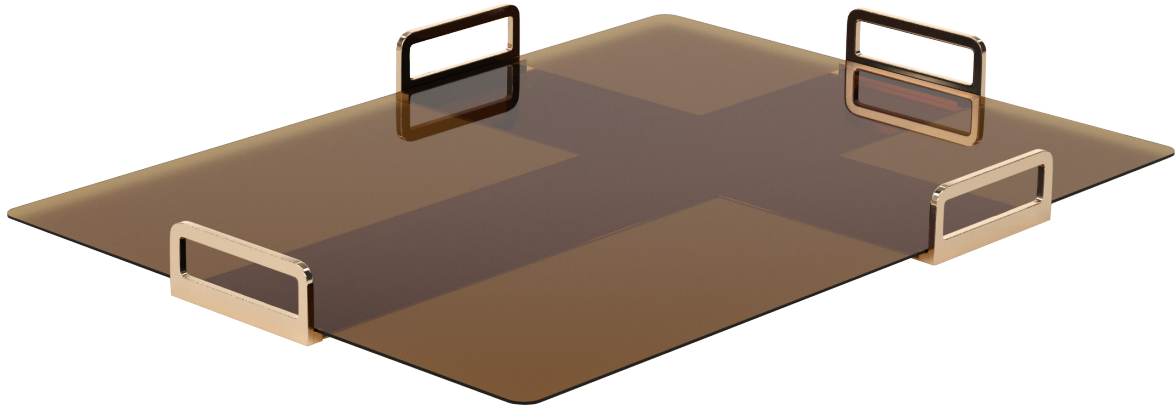

# ROTTET COLLECTION

## T TRAY

no. AC-001

### DIMENSIONS

W 22" x D 16" x H 1.5"

### FINISHES

Frame: Polished Bronze or Polished Stainless

Insert: Clear Acrylic, Bronze Acrylic,  
Bronze Ribbed Glass, Polished Stainless Steel