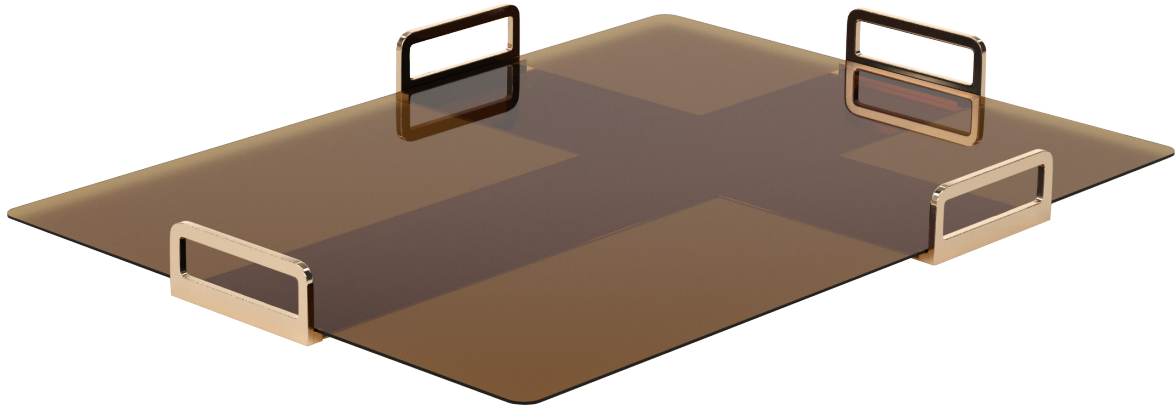

ROTTET COLLECTION

T TRAY

no. AC-001

DIMENSIONS

W 22" x D 16" x H 1.5"

W 56cm x D 41cm x H 4cm

FINISHES

Frame: Polished Bronze or Polished Stainless

Insert: Clear Acrylic, Bronze Acrylic,
Bronze Glass, Polished Stainless Steel