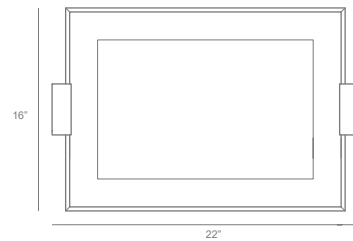

ROTTET TRAY

no. AC-002

DIMENSIONS

W 22" x D 16" x H 2.25"

FINISHES

Handles: Polished Bronze, Polished Stainless

Base: Natural Walnut

Inserts: Natural Walnut, Clear Glass