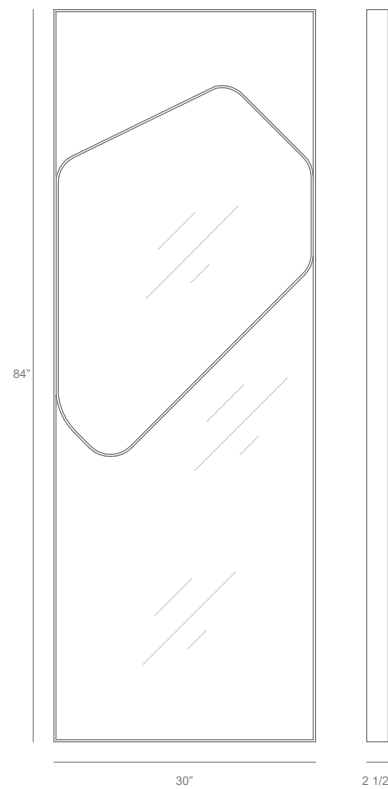

OVO TRAPEZOID MIRROR

no. AC-004.3

DIMENSIONS

W 30" x D 2.5" x H 84"

FINISHES

Frame: Dark Bronze, Bronze, Stainless Steel

Glass: Champagne, Bronze, Frosted Gray, Charcoal

ROTTET COLLECTION