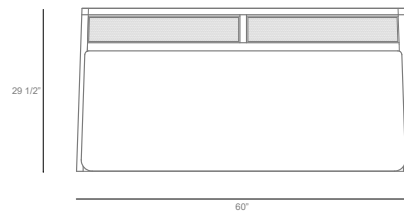

RATTAN SETTEE

SEATING

no. BCH-001

DIMENSIONS

W 60" x D 29.5" x H 31.5" x SH 16"

FINISHES

Rattan

ROTTET COLLECTION