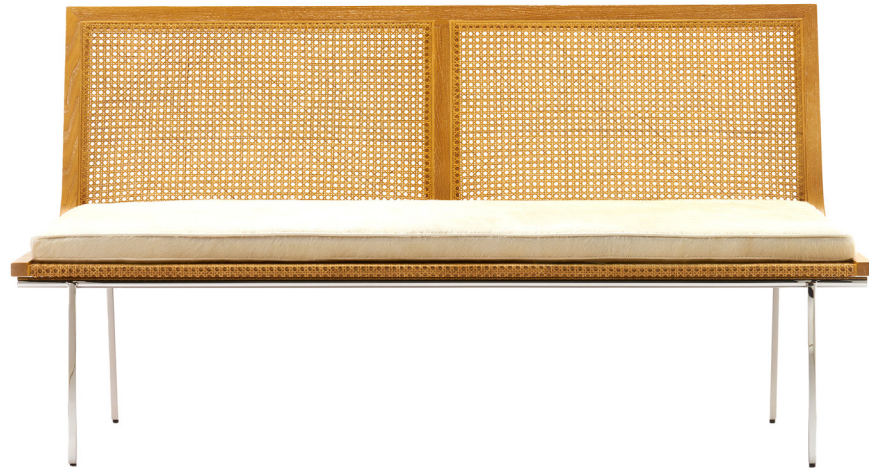

ROTTET COLLECTION

RATTAN SETTEE

no. BCH-001

DIMENSIONS

W 60" x D 29.5" x H 31.5" x SH 16.25"

W 153cm x D 75cm x H 80cm x SH 41cm

FINISHES

Wood: Natural Rattan

Metal: Polished Stainless

Upholstery: All Rottet Collection Upholsteries