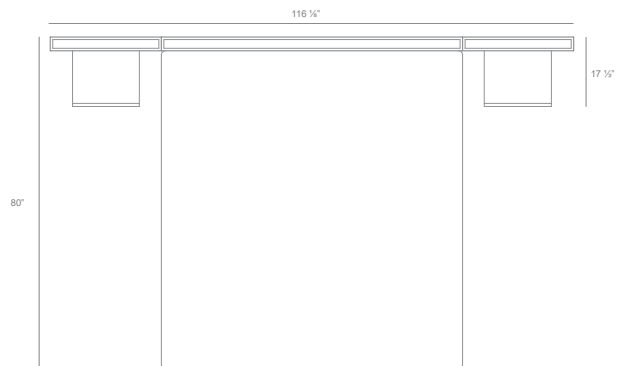

ROTTET COLLECTION

ESSEX BED - QUEEN

no. *BD-001Q*

DIMENSIONS

W 116 1/2" x D 80" x H 41" x SH 9"

FINISHES

Wood: All Rottet Collection Woods

Metal: All Rottet Collection Metals

Leather: All Rottet Collection Leathers

ROTTET COLLECTION

ESSEX BED - KING

no. *BD-001K*

DIMENSIONS

W 132" x D 83.5" x H 41" x SH 9"

FINISHES

Wood: All Rottet Collection Woods