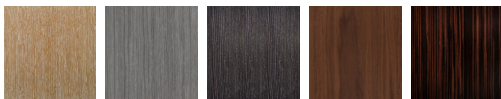

ROTTET COLLECTION

ESSEX BED - QUEEN

no. *BD-001Q*

DIMENSIONS

W 116 1/2" x D 80" x H 41" x SH 9"

FINISHES

Wood: All Rottet Collection Woods

Metal: All Rottet Collection Metals

Leather: All Rottet Collection Leathers

ROTTET COLLECTION

ESSEX BED - KING

no. *BD-001K*

DIMENSIONS

W 132" x D 83.5" x H 41" x SH 9"

FINISHES

Wood: All Rottet Collection Woods