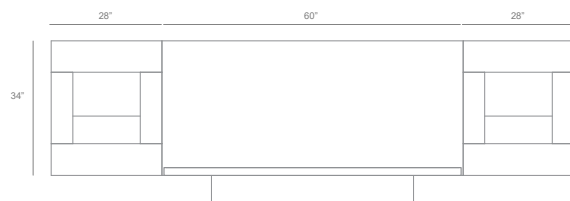

ROTTET COLLECTION

ESSEX BED - QUEEN

no. *BD-001Q*

DIMENSIONS

W 116 1/2" x D 80" x H 41" x SH 9"

FINISHES

Wood: All Rottet Collection Woods

Metal: All Rottet Collection Metals

Leather: All Rottet Collection Leathers

ROTTET COLLECTION

ESSEX BED - KING

no. *BD-001K*

DIMENSIONS

W 132" x D 83.5" x H 41" x SH 9"

FINISHES

Wood: All Rottet Collection Woods