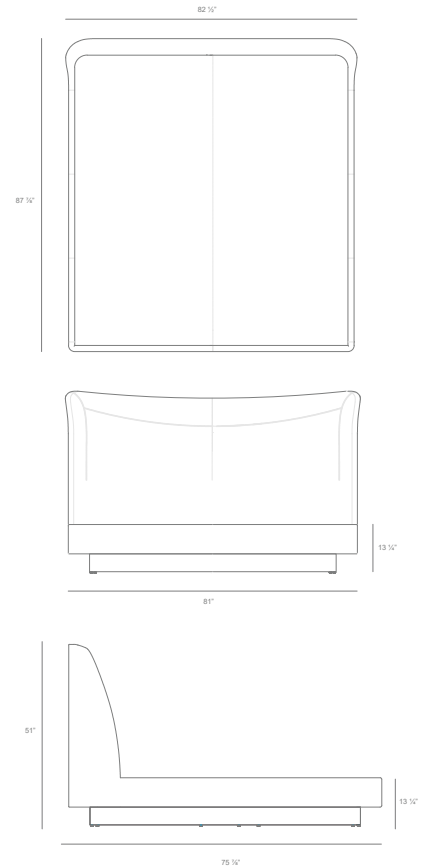

ROTTET COLLECTION

ASPEN BED - KING

no. *BD-002K*

DIMENSIONS

W 82 1/2" x D 88" x H 51" x SH 13 1/4"

FINISHES

Wood: All Rottet Collection Woods

Leather: All Rottet Collection Leathers

ROTTET COLLECTION

ASPEN BED - QUEEN

no. *BD-002Q*

DIMENSIONS

W 66 ½" x D 87" x H 51" x SH 13 ¼"

FINISHES

Wood: All Rottet Collection Woods

Leather: All Rottet Collection Leathers