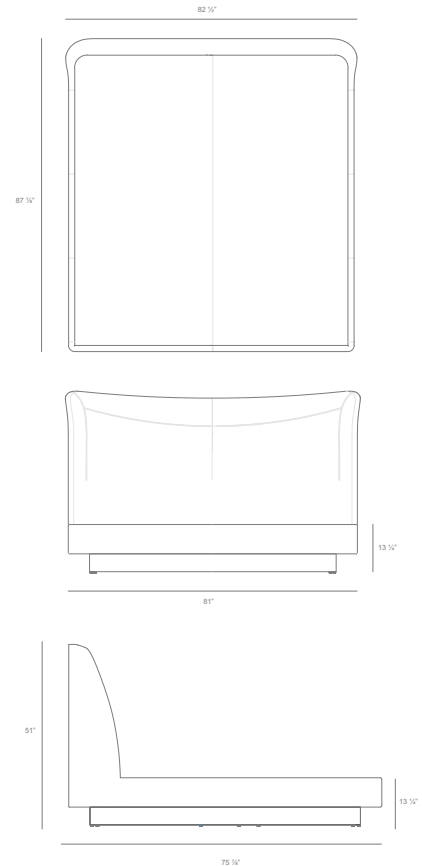

ROTTET COLLECTION

ASPEN BED - KING

no. *BD-002K*

DIMENSIONS

W 82 1/2" x D 88" x H 51" x SH 13 1/4"

FINISHES

Wood: All Rottet Collection Woods

Leather: All Rottet Collection Leathers

ROTTET COLLECTION

ASPEN BED - QUEEN

no. *BD-002Q*

DIMENSIONS

W 66 ½" x D 88" x H 51" x SH 13 ¼"

W 169cm x D 223cm x H 129.5cm x SH 34cm

FINISHES

Wood: All Rottet Collection Woods