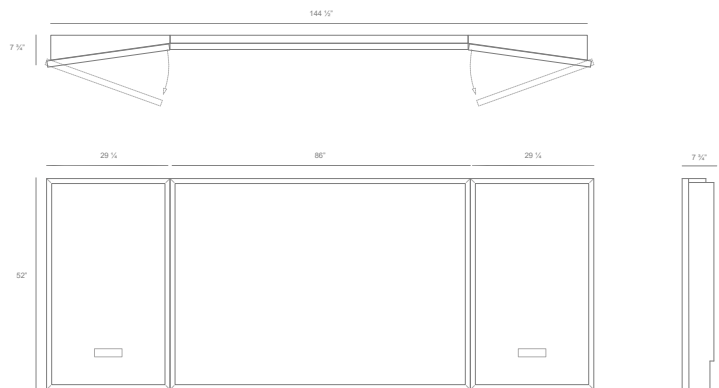

ROTTET COLLECTION

ASPEN BED PANEL - KING

no. *BD-004K*

DIMENSIONS

W 144.5" x D 7.75" x H 52"

W 367 cm x D 20 cm x H 132cm

FINISHES

Wood: All Rottet Collection Woods

ROTTET COLLECTION

ASPEN BED PANEL - QUEEN

no. *BD-004Q*

DIMENSIONS

W 128.5" x D 7.75" x H 52"

W 326 cm x D 20 cm x H 132cm

FINISHES

Wood: All Rottet Collection Woods