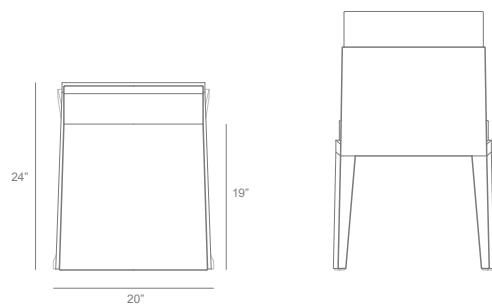

STRUCTURED DINING CHAIR

STRUCTURE COLLECTION

no. CH-004

DIMENSIONS

W 20" x D 24" x H 32.5" x SD 18.5" x SH 19"

FINISHES

Wood: Natural Walnut, Natural Cerused Oak, Grey Cerused Oak,
Black Cerused Oak, Sustainable Macassar Ebony