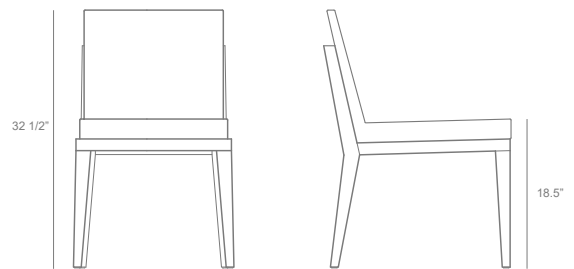

STRUCTURED DINING CHAIR

STRUCTURE COLLECTION

no. CH-004

DIMENSIONS

W 20" x D 24" x H 32.5" x SD 18.5" x SH 19"

FINISHES

Wood: Natural Walnut, Natural Cerused Oak, Grey Cerused Oak,
Black Cerused Oak, Sustainable Macassar Ebony