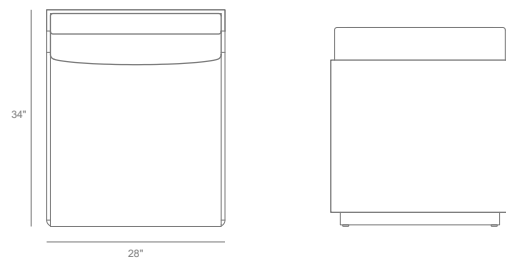

FINISHES

Wood: Natural Walnut, Natural Cerused Oak, Grey Cerused Oak, Black Cerused Oak, Sustainable Macassar Ebony

Base: Bronze, Dark Bronze