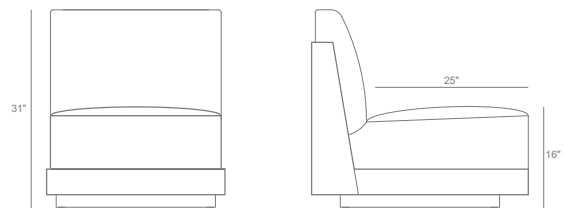

FINISHES

Wood: Natural Walnut, Natural Cerused Oak, Grey Cerused Oak, Black Cerused Oak, Sustainable Macassar Ebony

Base: Bronze, Dark Bronze