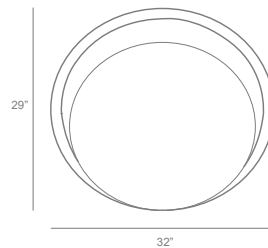

ARTIS CHAIR

SEATING

no. CH-007

DIMENSIONS

W 32" x D 29" x H 29.5" x SD 21.5" x SH 16"

ROTTET COLLECTION