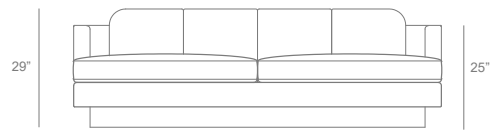

CUBIST CURVE SOFA 90"

CUBIST COLLECTION

no. SF-001.1 (90")

DIMENSIONS

W 90.5" x D 40.5" x H 29" x SH 18" x SD 24" x AH 25"

FINISHES

Metal Base: Dark Bronze, Bronze, Stainless Steel

90 1/2"