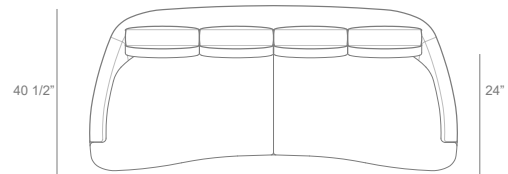

CUBIST CURVE SOFA 90"

CUBIST COLLECTION

no. SF-001.1 (90")

DIMENSIONS

W 90.5" x D 40.5" x H 29" x SH 18" x SD 24" x AH 25"

FINISHES

Metal Base: Dark Bronze, Bronze, Stainless Steel

90 1/2"