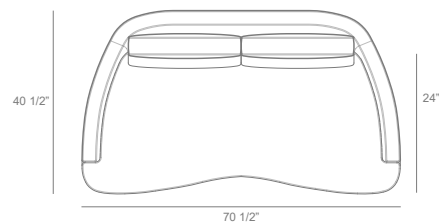

CUBIST CURVE SOFA 70"

CUBIST COLLECTION

no. SF-001.3 (70")

DIMENSIONS

W 70"x D40.5" x H 29" x SH 18"x SD 24"xAH 25"

FINISHES

Metal Base: Dark Bronze, Bronze, Stainless Steel

ROTTET COLLECTION