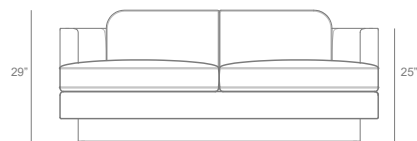

CUBIST CURVE SOFA 70"

CUBIST COLLECTION

no. SF-001.3 (70")

DIMENSIONS

W 70"x D40.5" x H 29" x SH 18"x SD 24"xAH 25"

FINISHES

Metal Base: Dark Bronze, Bronze, Stainless Steel

ROTTET COLLECTION