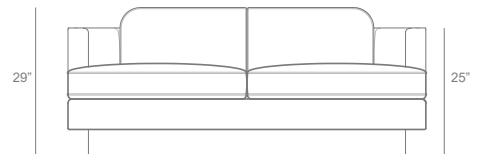

ROTTET COLLECTION

CUBIST CURVE LOVESEAT

no. SF-001

DIMENSIONS

W 70.5" x D 40.5" x H 29" x SH 18" x AH 25"

W 179cm x D 103cm x H 74cm x SH 46cm x AH 64cm

FINISHES

Metal: Rottet Collection Metals