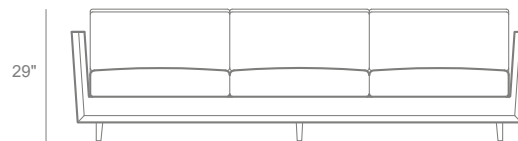

Upholstery: All Rottet Collection Upholsteries