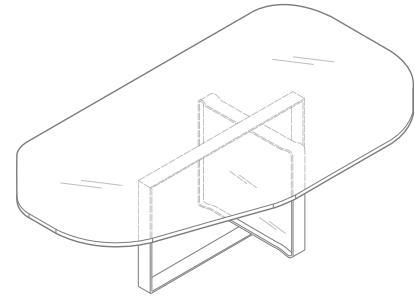

ROTTET COLLECTION

CROSS BAR TABLE

no. TA-003

DIMENSIONS

W 54" x D 30.25" x H 14.5"
W 138cm x D 77cm x H 37cm

FINISHES

Metal: Rottet Collection Metals

Glass: Smoke Glass Insert