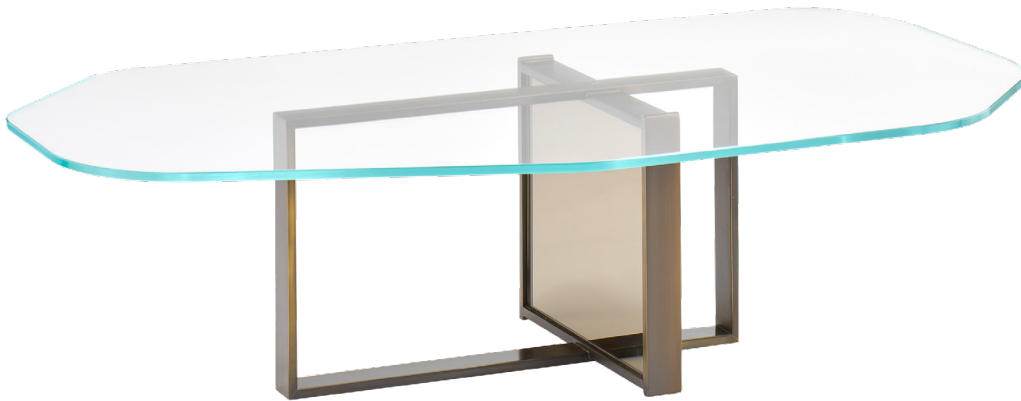

ROTTET COLLECTION

CROSS BAR TABLE

no. TA-003

DIMENSIONS

W 54" x D 30.25" x H 14.5"
W 138cm x D 77cm x H 37cm

FINISHES

Metal: Rottet Collection Metals

Glass: Smoke Glass Insert