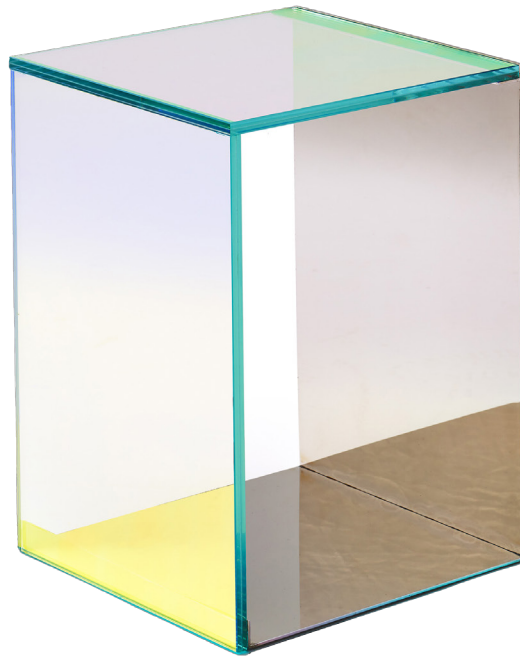

ROTTET COLLECTION

DICHROIC TABLE

no. TA-004

DIMENSIONS

W 13" x D 13" x H 18.5"

FINISHES

Dichroic Glass & Polished Stainless Steel