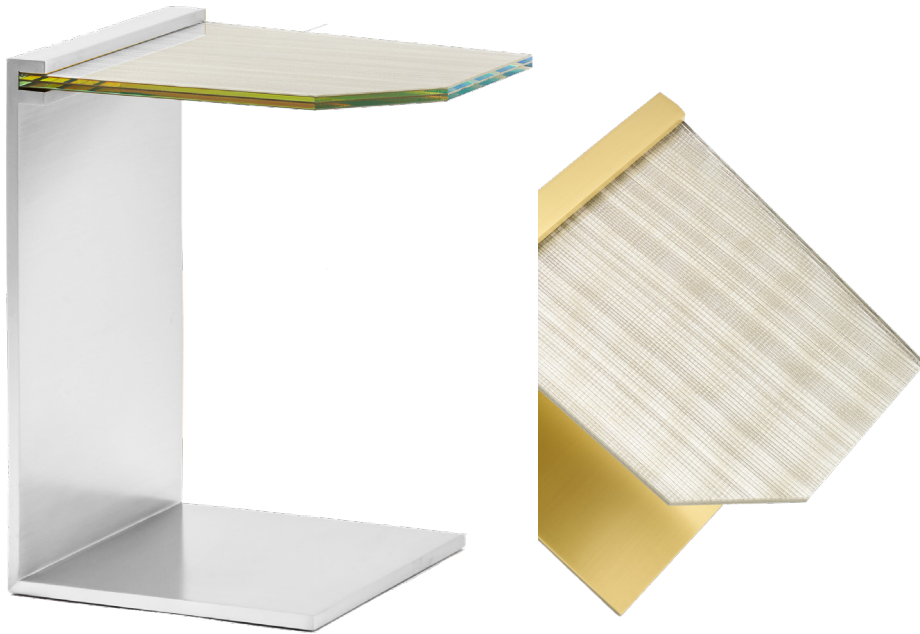

ROTTET COLLECTION

FLOAT C TABLE

no. TA-005

DIMENSIONS

W 13" x D 16" x H 19"

FINISHES

Metal: All Rottet Collection Metals

Glass: All Rottet Collection Glass, Dichroic Glass, Metal Mesh Glass