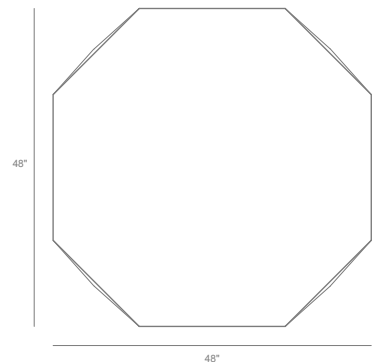

ROTTET COLLECTION

ORIGAMI SQUARE TABLE

no. TA-009

DIMENSIONS

W 48" x D 48" x H 13"

FINISHES

Wood: All Rottet Collection Woods

Lacquer: All Rottet Collection Lacquers