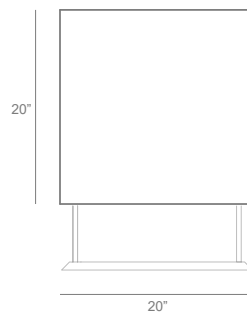

FINISHES

Wood: Natural Walnut, Natural Cerused Oak, Grey Cerused Oak, Black Cerused Oak, Sustainable Macassar Ebony

Metal: Dark Bronze, Polished Bronze, Stainless Steel,

Mirror: Champagne, Bronze, Frosted Gray, Charcoal