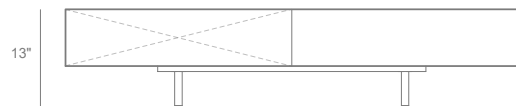

ROTTET COLLECTION

RUBIX RECTANGLE TABLE

no. TA-015

DIMENSIONS

W 60" x D 24" x H 13"

FINISHES

Wood: All Rottet Collection Woods

Metal: All Rottet Collection Metals

60"