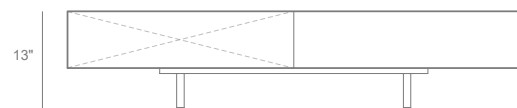

ROTTET COLLECTION

RUBIX RECTANGLE TABLE

no. TA-015

DIMENSIONS

W 60" x D 24" x H 13"

W 152cm x D 61cm x H 33cm

FINISHES

Wood: All Rottet Collection Woods

Metal: Polished Stainless & Polished Graphite

60"