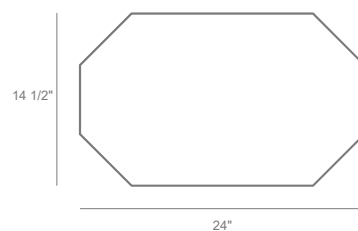

FINISHES

Wood: Natural Walnut, Natural Cerused Oak, Grey Cerused Oak,
Black Cerused Oak, Sustainable Macassar Ebony