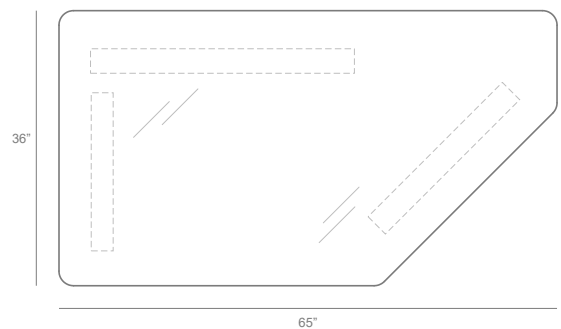

FINISHES

Metal Base: Bronze, Dark Bronze

Glass Top: Tempered Low Iron Glass

Cast Glass: Ribbed Smoke Glass, Ribbed Amber Glass