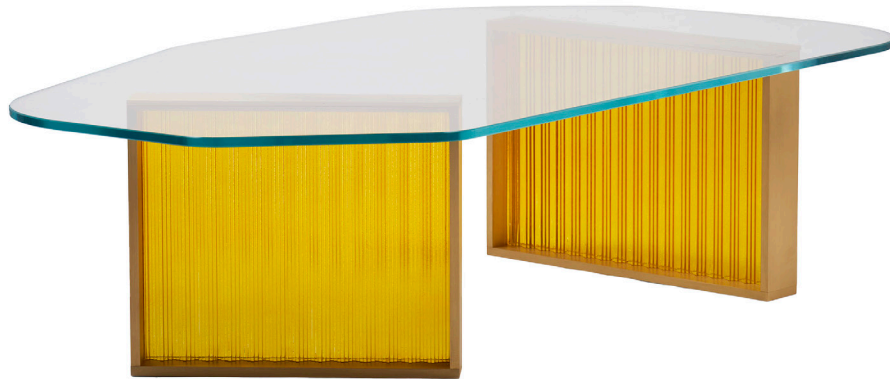

ROTTET COLLECTION

AURORA TABLE II

no. TA-022

DIMENSIONS

W 59" x D 32" x H 14.25"

W 150cm x D 81cm x H 36cm

FINISHES

Metal: Polished Bronze & Dark Bronze

Glass (Base): All Rottet Collection Ribbed & Cast Glass

Glass (Top): Clear Low Iron, Clear