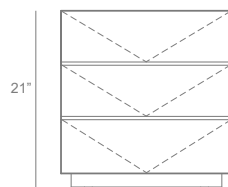

FINISHES

Wood: Natural Walnut, Natural Cerused Oak, Grey Cerused Oak, Black Cerused Oak, Sustainable Macassar Ebony

Mirror: Clear, Champagne, Bronze, Frosted Gray