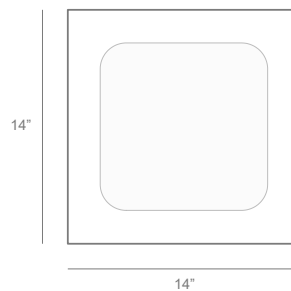

FINISHES

Resin: Clear + Yellow, Clear + Amber, Clear + Navy,
Clear + Charcoal, Clear + Magenta

ROTTET COLLECTION

WWW.ROTTETCOLLECTION.COM | +1.866.400.4777 | ORDERS@ROTTETCOLLECTION.COM